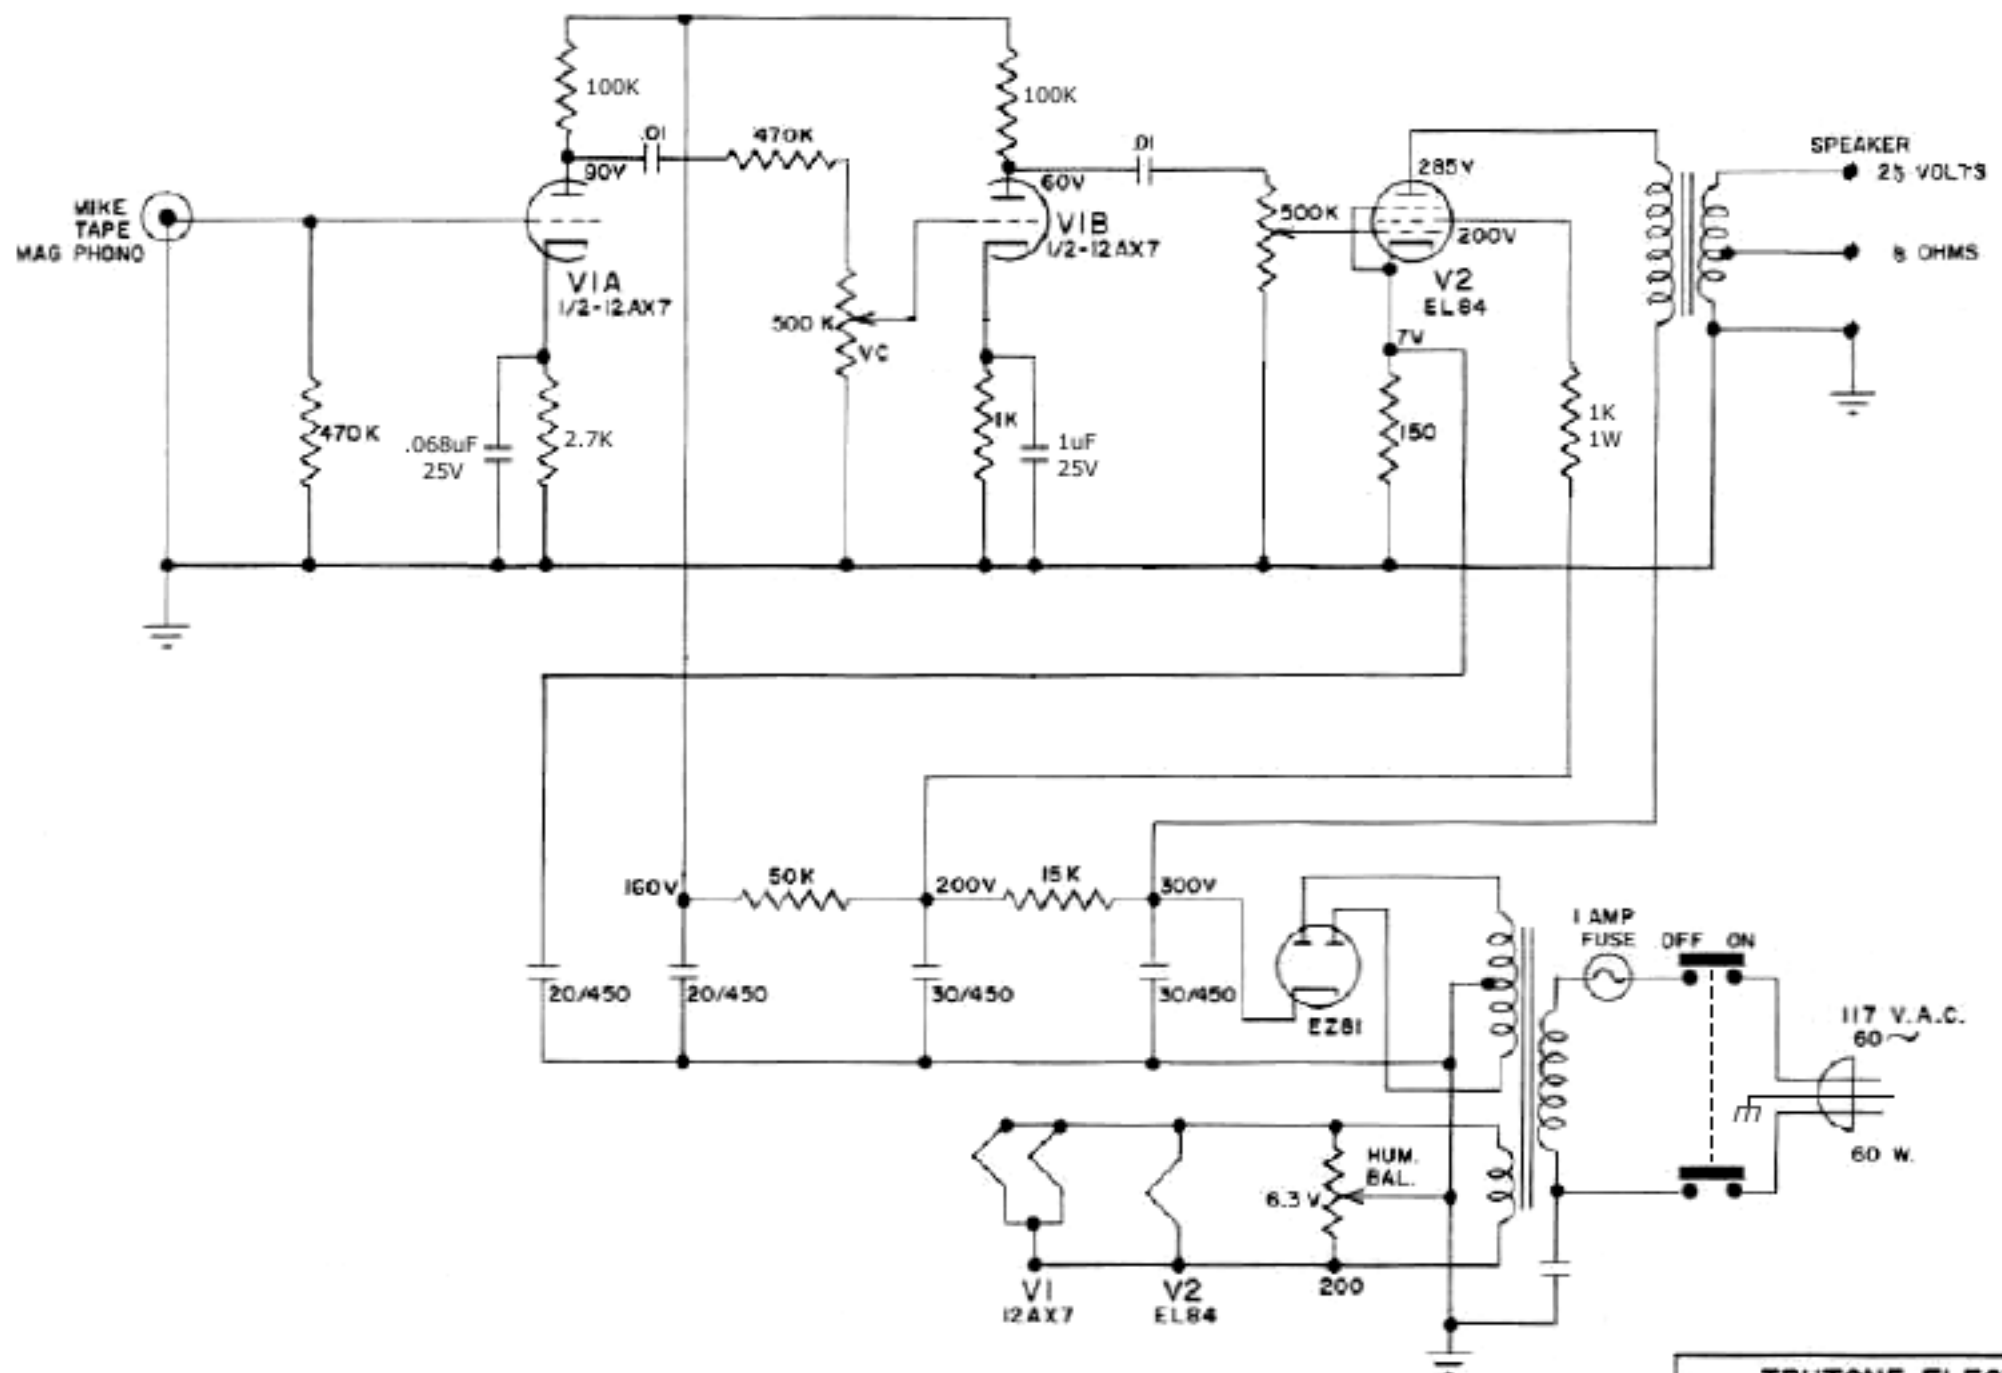

TRUTONE ELECTRONICS, INC.

VAN NUYS, CALIFORNIA

TITLE: *MODEL 904 AMPLIFIER*
117 V.A.C. - 60 CYCLE

ENGINEER: *H. COHEN* DATE: *9-17-63*

DRAWN BY: *ASSOCIATED DESIGNERS*
VAN NUYS, CALIF. DATE: *9-30-63*

TRUTONE ELECTRONICS, INC. VAN NUYS, CALIFORNIA	
TITLE: <i>MODEL 904 AMPLIFIER</i> <i>117 V.A.C. - 60 CYCLE</i>	
ENGINEER: <i>H. COHEN</i>	DATE: <i>9-17-63</i>
DRAWN BY: <i>ASSOCIATED DESIGNERS</i> <i>VAN NUYS, CALIF.</i>	DATE: <i>9-30-63</i>